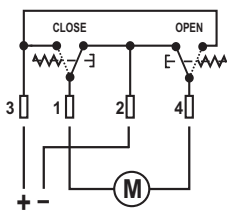

MOTOR DIRECT