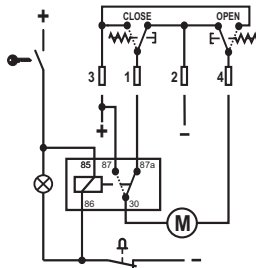

000246.02

MCG4 - MCGD4

MOTOR DIRECT

AUTOMATIC STEP RETRACT

REAR VIEW

OPEN ▼

CBE s.r.l.

Spini di Gardolo, 116 - 38014 Gardolo (TN) - Italy
Tel. +39 0461 991598 - Fax +39 0461 960009 - www.cbe.it - cbe@cbe.it