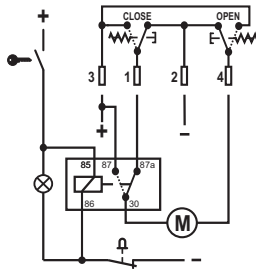

AUTOMATIC STEP RETRACT