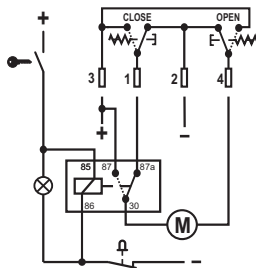

AUTOMATIC STEP RETRACT