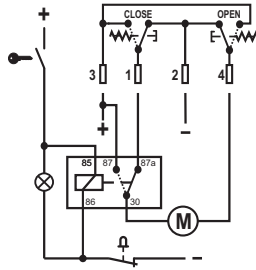

MCG4 - MCGD4

MOTOR DIRECT

AUTOMATIC STEP RETRACT

REAR VIEW

OPEN ▼

CBE s.r.l.

Spini di Gardolo, 116 - 38014 Gardolo (TN) - Italy
Tel. +39 0461 991598 - Fax +39 0461 960009 - www.cbe.it - cbe@cbe.it

WIRING DIAGRAM

CBE s.r.l.

Spini di Gardolo, 116 - 38014 Gardolo (TN) - Italy
Tel. +39 0461 991598 - Fax +39 0461 960009 - www.cbe.it - cbe@cbe.it

WIRING DIAGRAM

MCGU
MCG4
MCG5

MCGD4
MCGD5

000246.02

MCG4 - MCGD4

MOTOR DIRECT