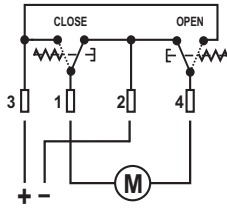

MCG4 - MCGD4

MOTOR DIRECT

AUTOMATIC STEP RETRACT

REAR VIEW

OPEN ▼

CBE s.r.l.

Spini di Gardolo, 116 - 38014 Gardolo (TN) - Italy
Tel. +39 0461 991598 - Fax +39 0461 960009 - www.cbe.it - cbe@cbe.it

WIRING DIAGRAM